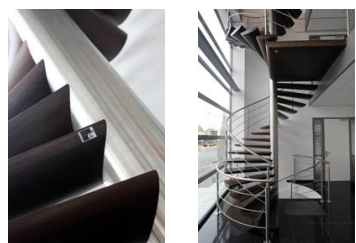

## Moon Staircase – affordable designer stairs

*Relevant HR pictures to accompany this press release:*

Close-up of the precisely finished open balustrade

Left: Close-up of the staircase pivot with the invisible tread suspension system  
Right: Moon Staircase application with dark wooden treads

Moon Staircase with landing seen from above finished with light wooden treads.

Left: Close-up of the staircase pivot with the invisible tread suspension system  
Right: Moon Staircase application

Barneveld, 1 July 2011 – Design doesn't have to be expensive, as EeStairs proves with the latest design concept: Moon Staircase. This is the most recent Standard Design after the 1m2 staircase, Cells Design and the TransParancy1-03 series. Thanks to the various concepts it is possible to purchase a designer staircase on a limited budget.

EeStairs is characterised by eye-catching designs and innovative product applications. The Moon Staircase is a smart solution with a striking appearance. The pivot is not visible from the outside because of the innovative way each tread is placed into it. This makes the design both practical and stylish and ensures that the staircase is appropriate for shops, homes, offices and public buildings.

### Use of material

*"The Moon Staircase is one of our latest Standard Designs. The concept has been so set up that each customer themselves influences the end result. This makes each staircase unique",* says Cornelis van Vlastuin, EeStairs Creative Director. Van Vlastuin is referring to the choice customers have, for example, in the materials used for the pivot and the balustrade. In addition, the treads are produced in various shapes and materials, such as natural stone or wood, depending on the customer's wishes.